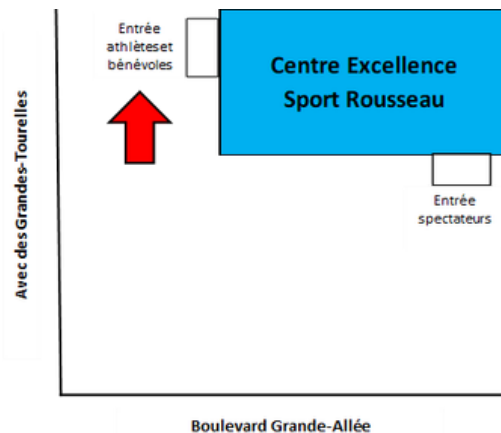

KICK'S Celebration AU PAYS DES Merveilles 2026

SPECTATORS' INFORMATION

As of March 3, 2026

EVENT DATE

MARCH 20-21-22, 2026

VENUE AND ACCESS

Centre d'Excellence Sports Rousseau
3600 Bl. de la Grande-Allée, Boisbriand, QC, J7H 1M9

- **Athletes' Entrance** : Please enter by the door on the left side of the arena, follow the "Air dancer".
- **Spectators' Entrance** : Main Entrance, 2nd floor
- Please note that only assistance animals are permitted on the premises.
- **WARNING** : Athletes who do not have their athlete bracelet will not have access to the competition. Please coordinate your arrival with your team and coaches.